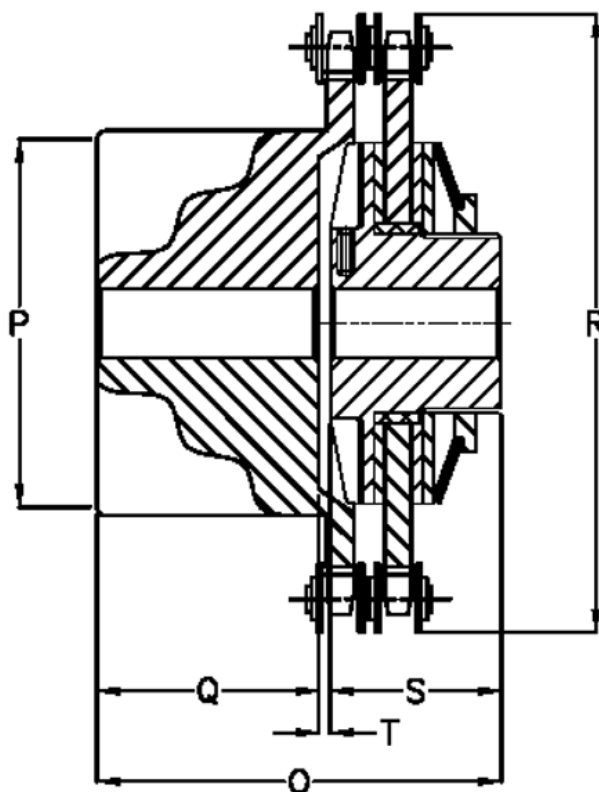

# Data Sheet

Article number: 4600557

Description: Securex torque limiter C 55/45  
0

## Measures

Max angular displacement = 30  
Max parallel displacement = 0.25  
Max torque Nm = 55  
Number of springs = 2  
O = 59.5  
P = 55  
Q = 25.0  
R = 75.2

S = 33  
T = 1.5